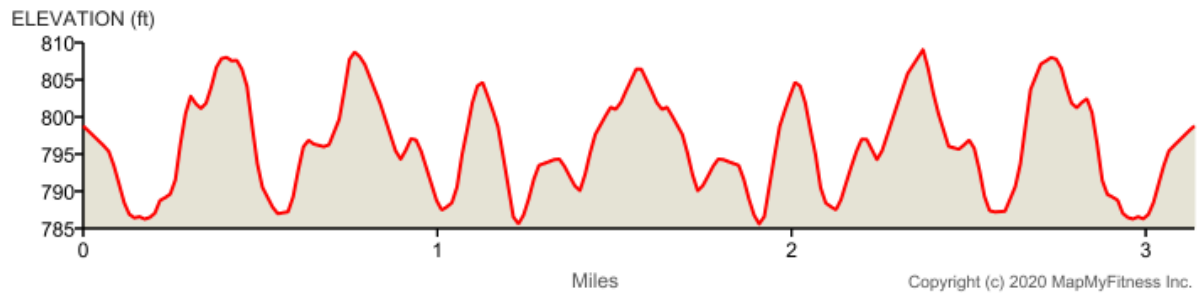

Galesburg 5K

Distance: 3.14 mi

Elevation Gain: 49 ft

Elevation Max: 809 ft

Notes

0.00 mi Head south on Kalamazoo River Valley Trail

0.31 mi Head southwest on Kalamazoo River Valley Trail

0.61 mi Head west on Kalamazoo River Valley Trail

1.06 mi Head west on Kalamazoo River Valley Trail

1.57 mi Head southwest on Kalamazoo River Valley Trail toward W Battle Creek St

3.14 mi Destination
