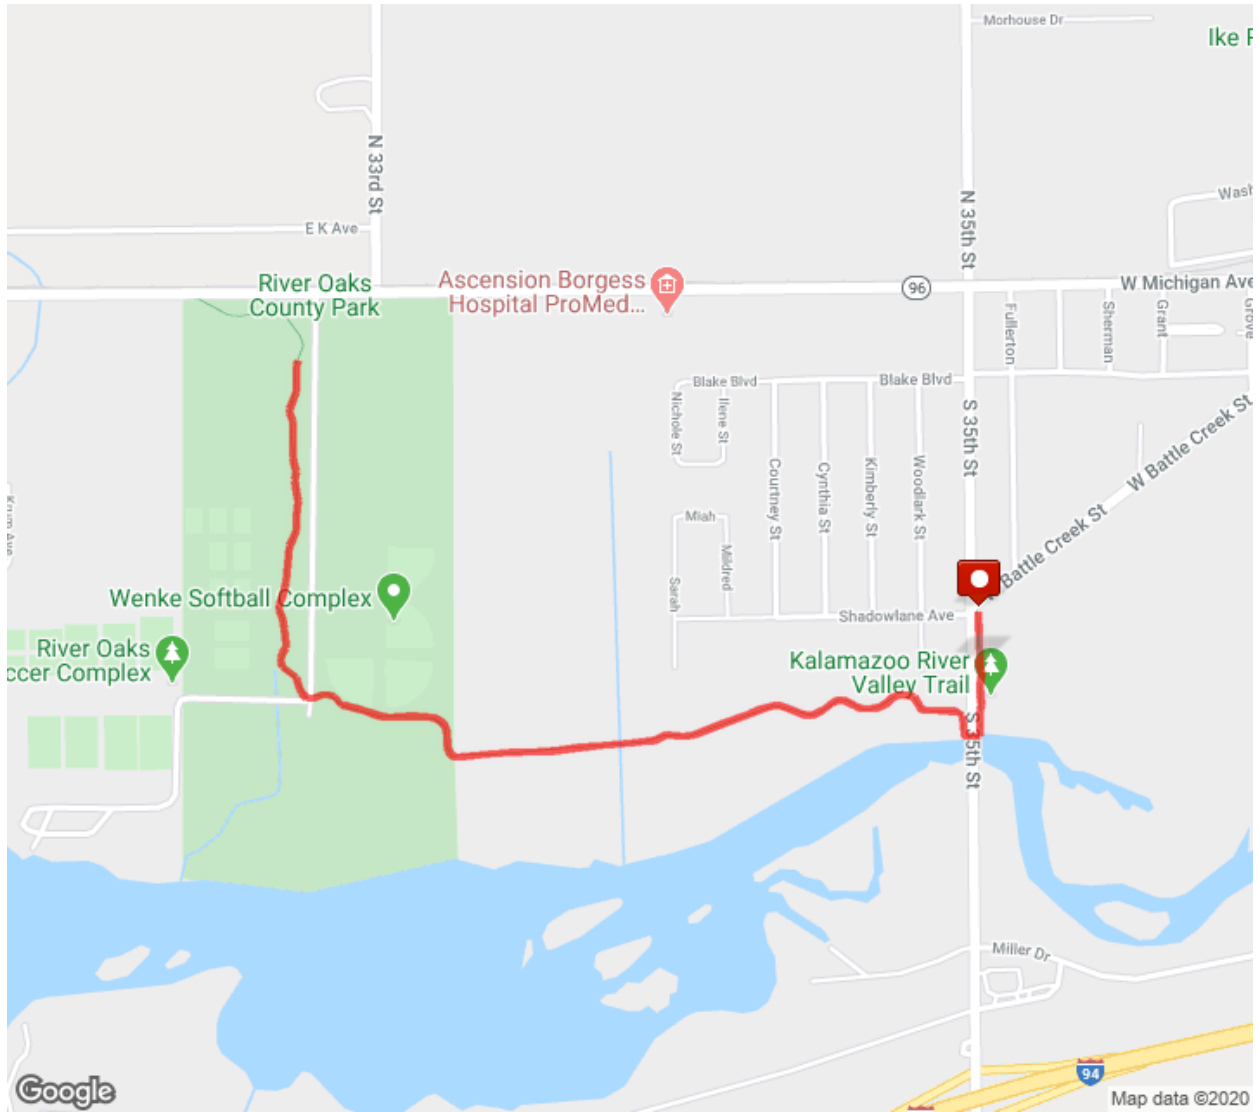

Galesburg 5K

Distance: 3.14 mi

Elevation Gain: 49 ft

Elevation Max: 809 ft

Notes

0.00 mi Head south on Kalamazoo River Valley Trail

0.31 mi Head southwest on Kalamazoo River Valley Trail

0.61 mi Head west on Kalamazoo River Valley Trail

1.06 mi Head west on Kalamazoo River Valley Trail

1.57 mi Head southwest on Kalamazoo River Valley Trail toward W Battle Creek St

3.14 mi Destination
