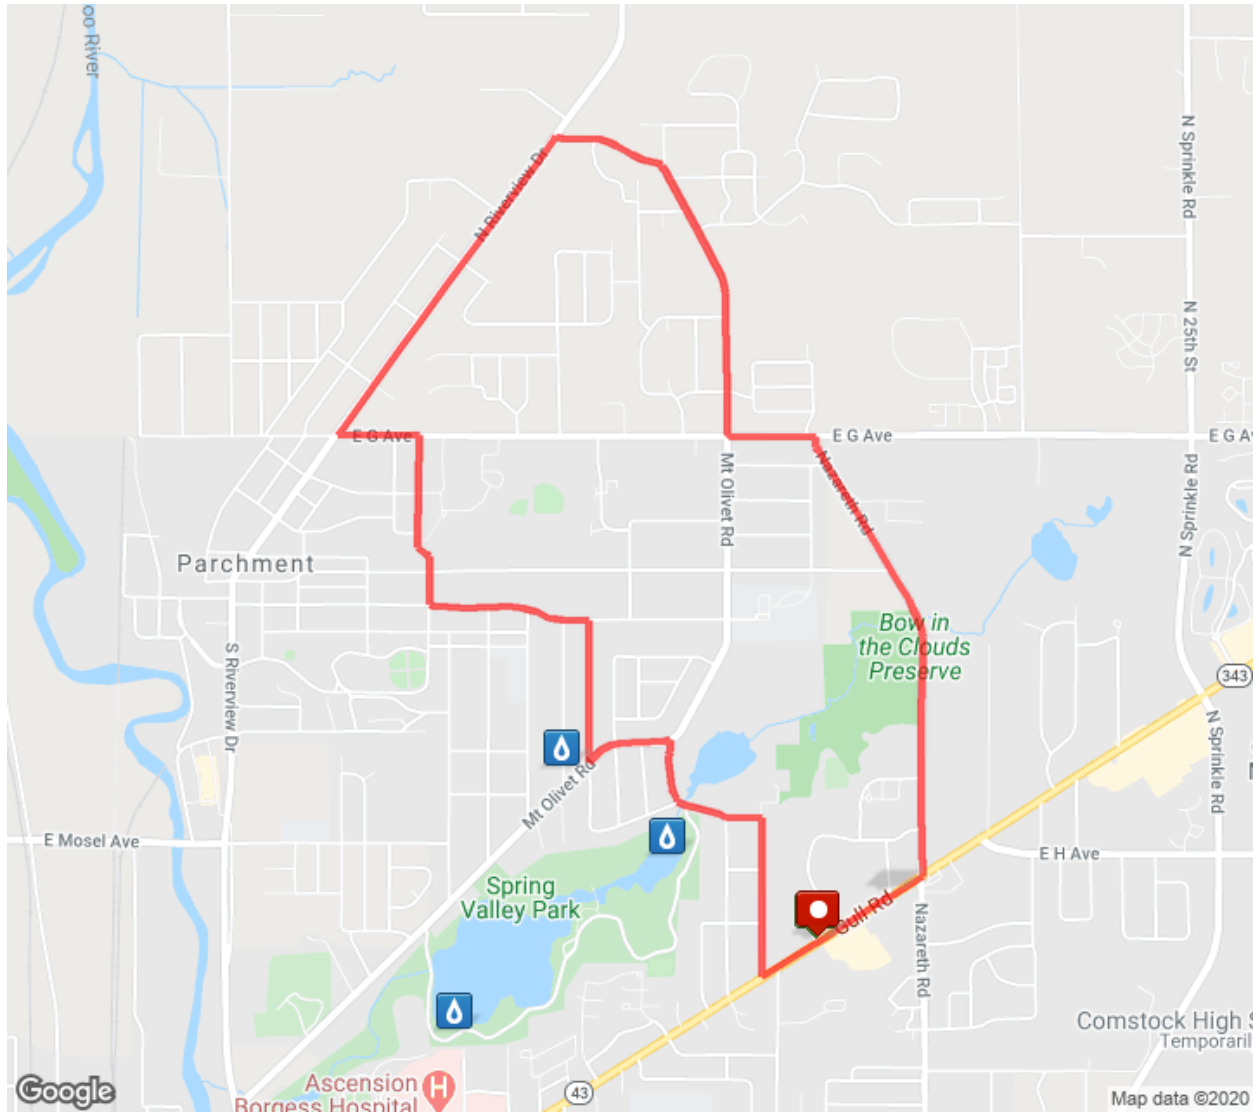

Borgess 10K

Distance: 6.27 mi

Elevation Gain: 171 ft

Elevation Max: 884 ft

Notes

0.00 mi	Head northeast on M-343/M-43 W/Gull Rd
0.22 mi	Head northeast on Gull Rd toward Nazareth Rd
0.32 mi	Head north on Nazareth Rd Destination will be on the left
0.49 mi	Head north on Nazareth Rd
1.51 mi	Turn left onto E G Ave
1.73 mi	Turn right onto Mt Olivet Rd Destination will be on the left
2.72 mi	Head west on Mt Olivet Rd toward N Riverview Dr
2.74 mi	Turn left onto N Riverview Dr
3.68 mi	Turn left onto E G Ave
3.89 mi	Head south on N Orient St toward E Thomas St
4.33 mi	Head south on S Orient St toward Glendale Blvd
4.33 mi	Turn left onto Glendale Blvd
4.74 mi	Turn right onto Random Rd Destination will be on the right
4.93 mi	Head south on Random Rd toward Mt Olivet Rd
5.11 mi	Sharp left onto Mt Olivet Rd
5.33 mi	Head south on Brook Dr toward Oakcreek Ave
5.61 mi	Slight left onto Hilltop St Destination will be on the right
5.69 mi	Head east on Hilltop St toward Fairfield Ave
5.71 mi	Turn right onto Fairfield Ave
6.11 mi	Head northeast on M-343/M-43 W/Gull Rd toward Sunnyside Dr Destination will be on the left
6.28 mi	Destination