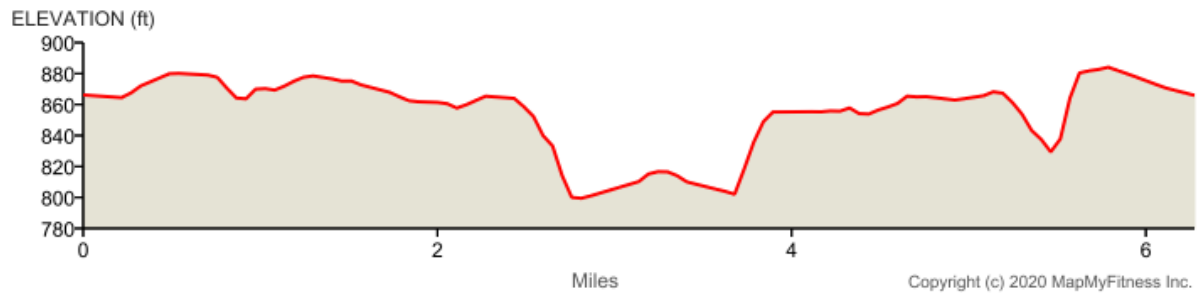

Borgess 10K

Distance: 6.27 mi

Elevation Gain: 171 ft

Elevation Max: 884 ft

Notes

0.00 mi	Head northeast on M-343/M-43 W/Gull Rd
0.22 mi	Head northeast on Gull Rd toward Nazareth Rd
0.32 mi	Head north on Nazareth Rd Destination will be on the left
0.49 mi	Head north on Nazareth Rd
1.51 mi	Turn left onto E G Ave
1.73 mi	Turn right onto Mt Olivet Rd Destination will be on the left
2.72 mi	Head west on Mt Olivet Rd toward N Riverview Dr
2.74 mi	Turn left onto N Riverview Dr
3.68 mi	Turn left onto E G Ave
3.89 mi	Head south on N Orient St toward E Thomas St
4.33 mi	Head south on S Orient St toward Glendale Blvd
4.33 mi	Turn left onto Glendale Blvd
4.74 mi	Turn right onto Random Rd Destination will be on the right
4.93 mi	Head south on Random Rd toward Mt Olivet Rd
5.11 mi	Sharp left onto Mt Olivet Rd
5.33 mi	Head south on Brook Dr toward Oakcreek Ave
5.61 mi	Slight left onto Hilltop St Destination will be on the right
5.69 mi	Head east on Hilltop St toward Fairfield Ave
5.71 mi	Turn right onto Fairfield Ave
6.11 mi	Head northeast on M-343/M-43 W/Gull Rd toward Sunnyside Dr Destination will be on the left
6.28 mi	Destination