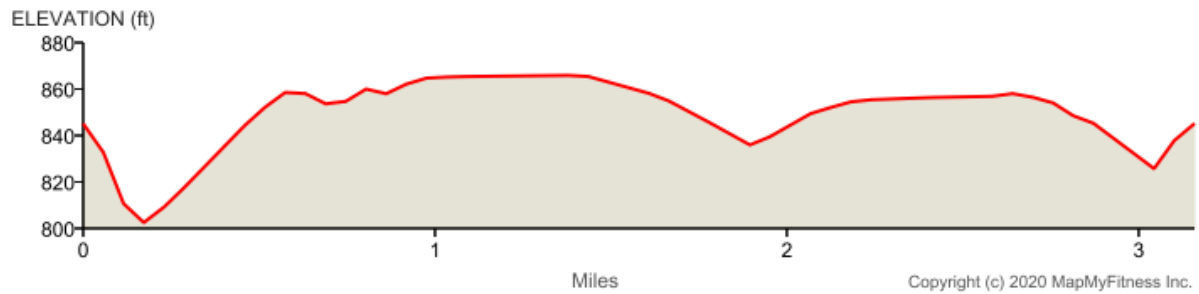

Kindleberger Park

Distance: 3.16 mi

Elevation Gain: 79 ft

Elevation Max: 866 ft

Notes

0.00 mi	Head northwest on Park Dr toward Maple St
0.09 mi	Turn right onto Maple St
0.09 mi	Head north on Maple St toward Park Ave
0.15 mi	Head north on Maple St toward Park Ave
0.15 mi	Turn right onto Park Ave
0.49 mi	Head east on Park Ave toward S Orient St
0.57 mi	Turn left onto S Orient St
0.64 mi	Turn right onto Glendale Blvd Destination will be on the right
0.65 mi	Head east on Glendale Blvd toward Courtlandt Ave
0.98 mi	Head east on Glendale Blvd toward Michael Ave Destination will be on the right
1.06 mi	Head west on Glendale Blvd toward Random Rd
1.06 mi	Turn left onto Random Rd
1.42 mi	Head southwest on Mt Olivet Rd toward Michael Ave
1.92 mi	Turn right onto Virginia Ave
1.93 mi	Head north on Virginia Ave toward E Mosel Ave
2.61 mi	Turn left onto Park Ave
2.61 mi	Head west on Park Ave toward S Orient St
2.66 mi	Turn left onto S Orient St
2.79 mi	Continue onto Park Dr
3.16 mi	Destination