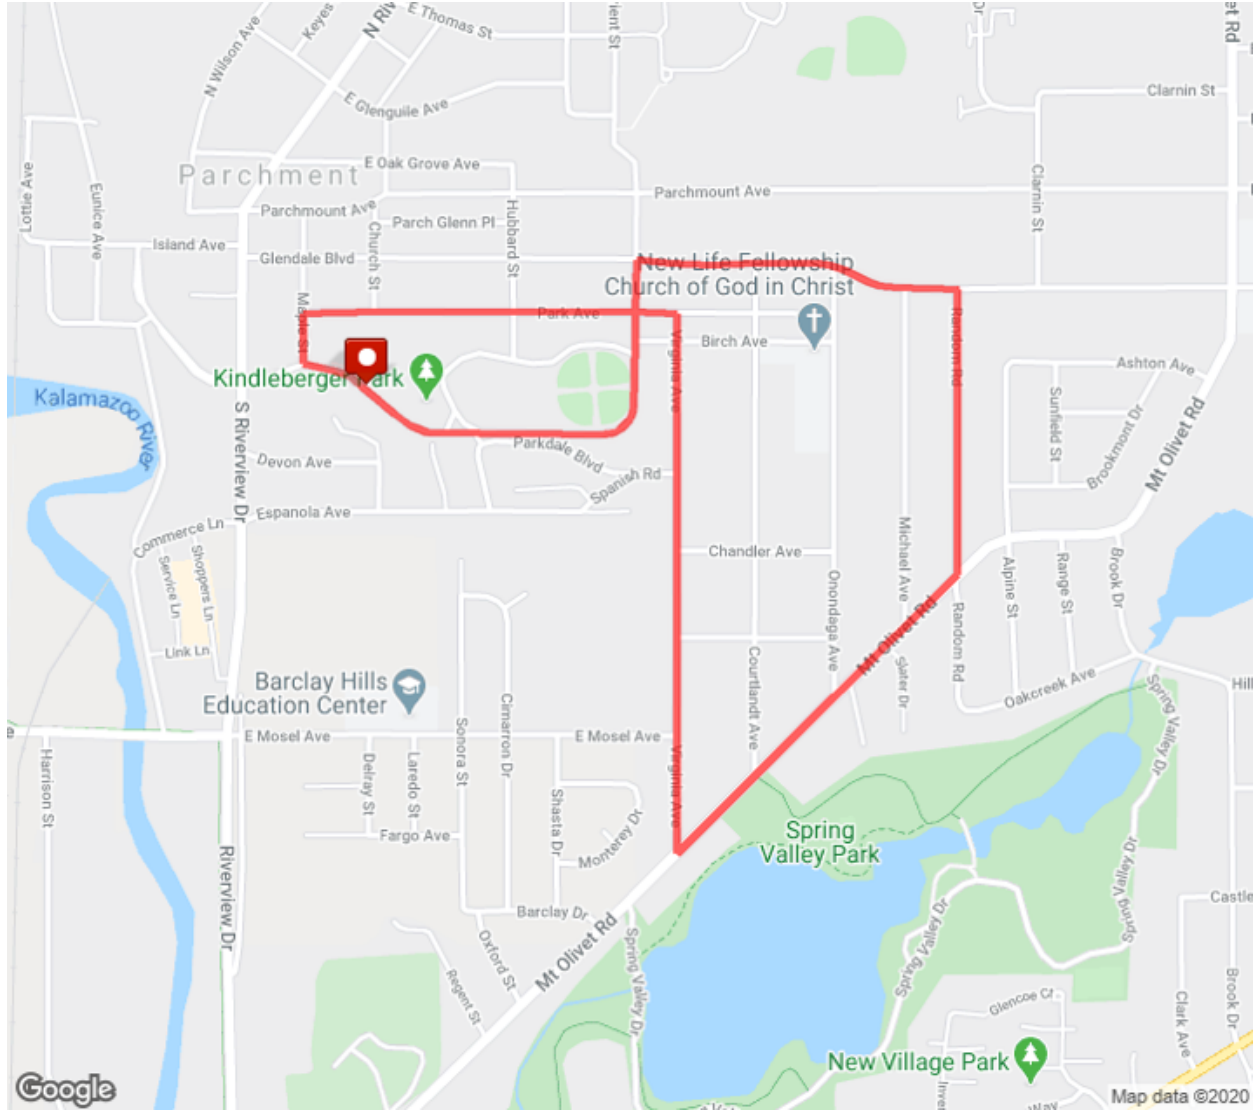

Kindleberger Park

Distance: 3.16 mi

Elevation Gain: 79 ft

Elevation Max: 866 ft

Notes

0.00 mi	Head northwest on Park Dr toward Maple St
0.09 mi	Turn right onto Maple St
0.09 mi	Head north on Maple St toward Park Ave
0.15 mi	Head north on Maple St toward Park Ave
0.15 mi	Turn right onto Park Ave
0.49 mi	Head east on Park Ave toward S Orient St
0.57 mi	Turn left onto S Orient St
0.64 mi	Turn right onto Glendale Blvd Destination will be on the right
0.65 mi	Head east on Glendale Blvd toward Courtlandt Ave
0.98 mi	Head east on Glendale Blvd toward Michael Ave Destination will be on the right
1.06 mi	Head west on Glendale Blvd toward Random Rd
1.06 mi	Turn left onto Random Rd
1.42 mi	Head southwest on Mt Olivet Rd toward Michael Ave
1.92 mi	Turn right onto Virginia Ave
1.93 mi	Head north on Virginia Ave toward E Mosel Ave
2.61 mi	Turn left onto Park Ave
2.61 mi	Head west on Park Ave toward S Orient St
2.66 mi	Turn left onto S Orient St
2.79 mi	Continue onto Park Dr
3.16 mi	Destination