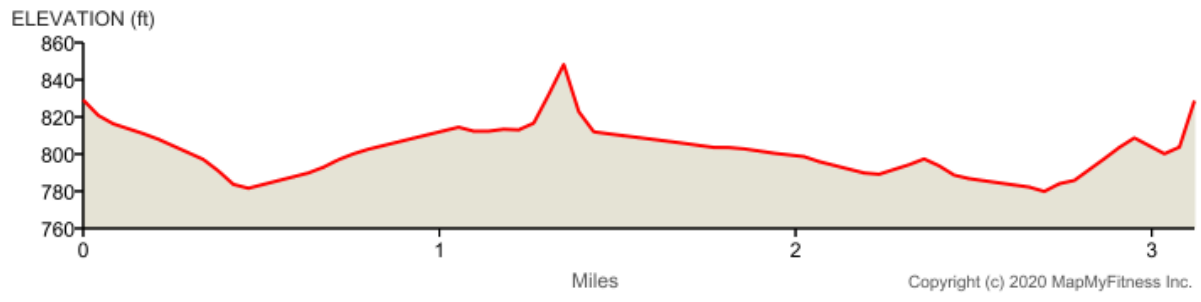

Downtown/Radisson - 5K

Distance: 3.12 mi

Elevation Gain: 72 ft

Elevation Max: 849 ft

Notes

0.00 mi	Head east on W Michigan Ave toward S Kalamazoo Mall
0.06 mi	Head south toward E Michigan Ave
0.06 mi	Continue onto S Kalamazoo Mall
0.19 mi	Head south on S Kalamazoo Mall toward W Lovell St
0.26 mi	Continue onto S Burdick St
0.35 mi	Head south on S Burdick St toward E Walnut St
0.44 mi	Turn right onto W Walnut St
0.44 mi	Head west on W Walnut St toward S Rose St Destination will be on the left
1.07 mi	Head west on W Walnut St toward Davis St
1.07 mi	Turn right onto Davis St
1.24 mi	Head north on Davis St toward W Lovell St
1.24 mi	Turn left onto W Lovell St
1.35 mi	Head west on W Lovell St toward Oakland Dr
1.35 mi	Turn right onto Oakland Dr
1.44 mi	Continue onto W Michigan Ave Destination will be on the right
1.45 mi	Head southwest on W Michigan Ave toward Oakland Dr
1.47 mi	Sharp left onto W South St
1.80 mi	Head north on S Westnedge Ave toward Academy St
2.03 mi	Head north on N Westnedge Ave toward Eleanor St
2.06 mi	Head east on Eleanor St toward Cooley St
2.42 mi	Head east on Eleanor St
2.43 mi	Turn left
2.49 mi	Head east on E Kalamazoo Ave toward N Edwards St
2.69 mi	Turn right onto E Water St
2.69 mi	Head south on E Water St toward N Pitcher St
2.77 mi	Head southwest on E Water St toward N Edwards St
3.04 mi	Head west on W Water St toward N Rose St
3.05 mi	Turn left onto N Rose St
3.08 mi	Turn left
3.12 mi	Destination