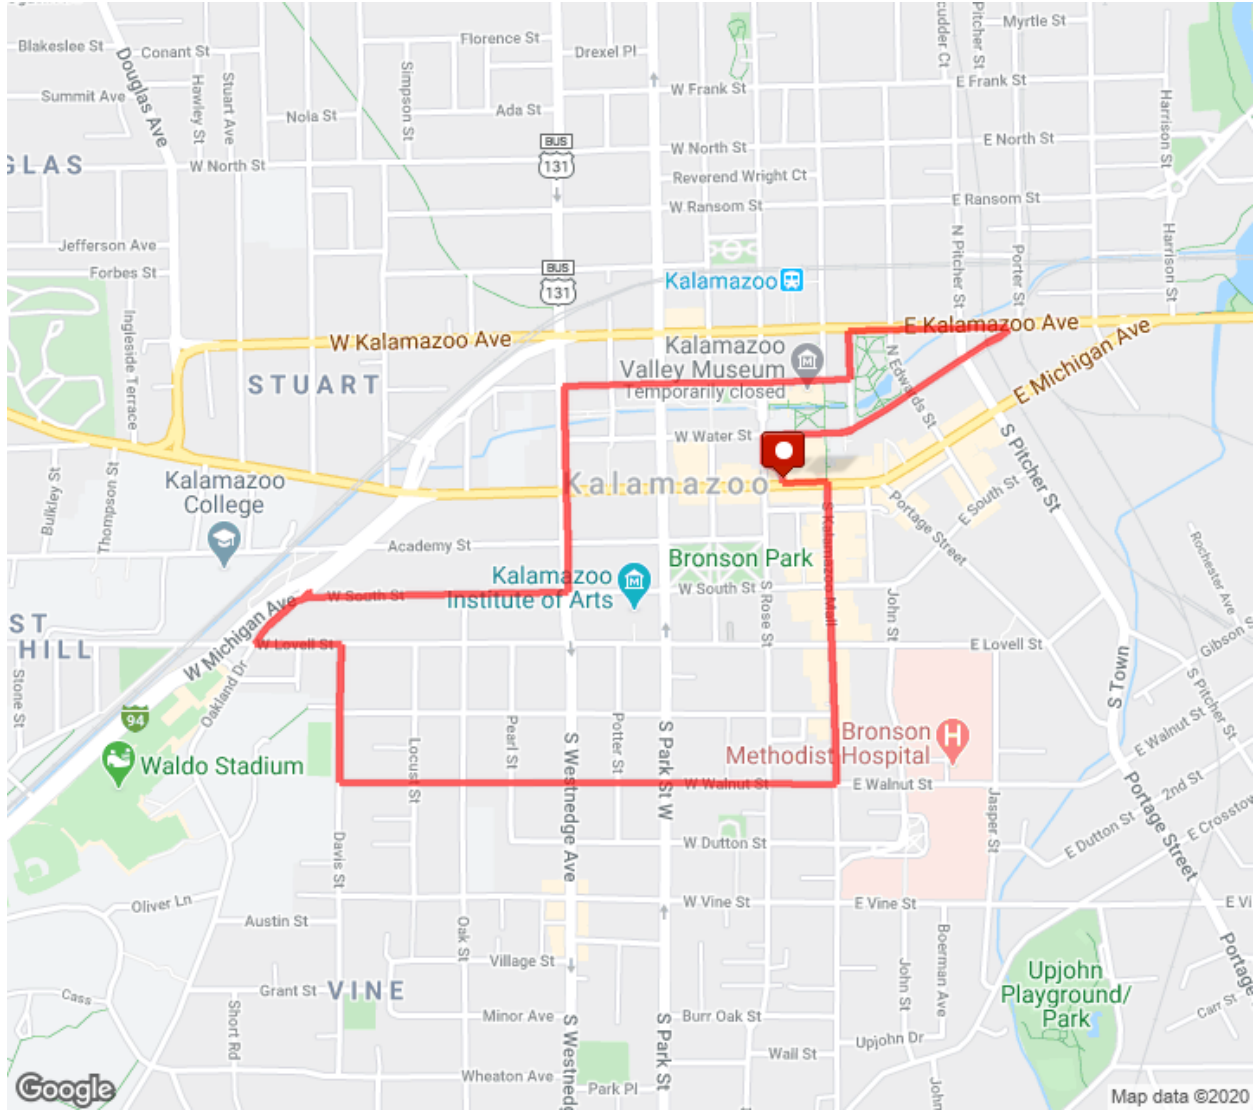

Downtown/Radisson - 5K

Distance: 3.12 mi

Elevation Gain: 72 ft

Elevation Max: 849 ft

Notes

0.00 mi	Head east on W Michigan Ave toward S Kalamazoo Mall
0.06 mi	Head south toward E Michigan Ave
0.06 mi	Continue onto S Kalamazoo Mall
0.19 mi	Head south on S Kalamazoo Mall toward W Lovell St
0.26 mi	Continue onto S Burdick St
0.35 mi	Head south on S Burdick St toward E Walnut St
0.44 mi	Turn right onto W Walnut St
0.44 mi	Head west on W Walnut St toward S Rose St Destination will be on the left
1.07 mi	Head west on W Walnut St toward Davis St
1.07 mi	Turn right onto Davis St
1.24 mi	Head north on Davis St toward W Lovell St
1.24 mi	Turn left onto W Lovell St
1.35 mi	Head west on W Lovell St toward Oakland Dr
1.35 mi	Turn right onto Oakland Dr
1.44 mi	Continue onto W Michigan Ave Destination will be on the right
1.45 mi	Head southwest on W Michigan Ave toward Oakland Dr
1.47 mi	Sharp left onto W South St
1.80 mi	Head north on S Westnedge Ave toward Academy St
2.03 mi	Head north on N Westnedge Ave toward Eleanor St
2.06 mi	Head east on Eleanor St toward Cooley St
2.42 mi	Head east on Eleanor St
2.43 mi	Turn left
2.49 mi	Head east on E Kalamazoo Ave toward N Edwards St
2.69 mi	Turn right onto E Water St
2.69 mi	Head south on E Water St toward N Pitcher St
2.77 mi	Head southwest on E Water St toward N Edwards St
3.04 mi	Head west on W Water St toward N Rose St
3.05 mi	Turn left onto N Rose St
3.08 mi	Turn left
3.12 mi	Destination