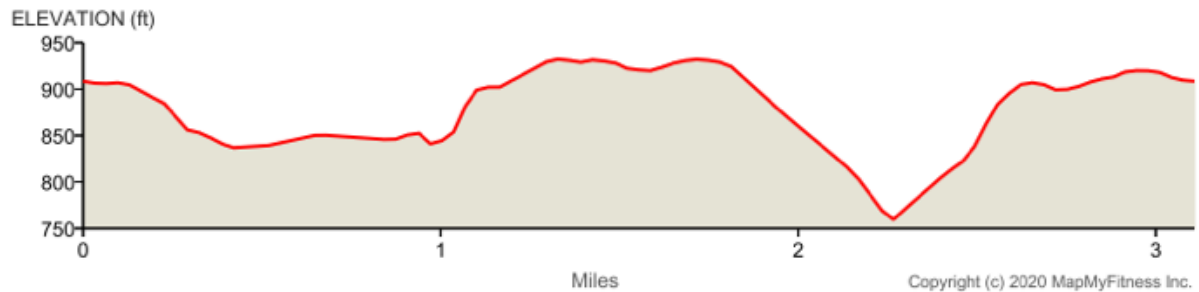

### 5K Option

Distance: 3.11 mi

Elevation Gain: 246 ft

Elevation Max: 933 ft

### Notes

|                |  |
|----------------|--|
| <b>0.00 mi</b> | Head northwest on Oliver St toward Oliver Ln                 |
| <b>0.28 mi</b> | Head southwest on Stadium Dr Destination will be on the left |
| <b>0.66 mi</b> | Head southwest on Stadium Dr toward Howard St                |
| <b>0.94 mi</b> | Turn left onto Howard St Destination will be on the left     |
| <b>1.06 mi</b> | Head northwest on Howard St                                  |
| <b>1.06 mi</b> | Head southeast on Howard St toward Waite Ave                 |
| <b>1.08 mi</b> | Head southeast on Howard St toward Waite Ave                 |
| <b>1.42 mi</b> | Turn left onto Oakland Dr<br>Destination will be on the left |
| <b>1.58 mi</b> | Head southwest on Oakland Dr toward Calhoun                  |
| <b>1.71 mi</b> | Turn left onto Howard St                                     |
| <b>2.27 mi</b> | Head north on Merrill St toward Pioneer St                   |
| <b>2.46 mi</b> | Turn left onto Pioneer St                                    |
| <b>2.56 mi</b> | Turn right onto Low Rd                                       |
| <b>2.57 mi</b> | Head northwest on Low Rd toward Long Rd                      |
| <b>2.67 mi</b> | Turn right onto Long Rd Destination will be on the left      |
| <b>2.81 mi</b> | Head northwest on Long Rd toward Wheaton Ave                 |
| <b>2.90 mi</b> | Turn left onto Wheaton Ave                                   |
| <b>2.93 mi</b> | Continue onto Oliver St                                      |
| <b>3.01 mi</b> | Head north on Oliver St toward Cass                          |
| <b>3.12 mi</b> | Destination  |