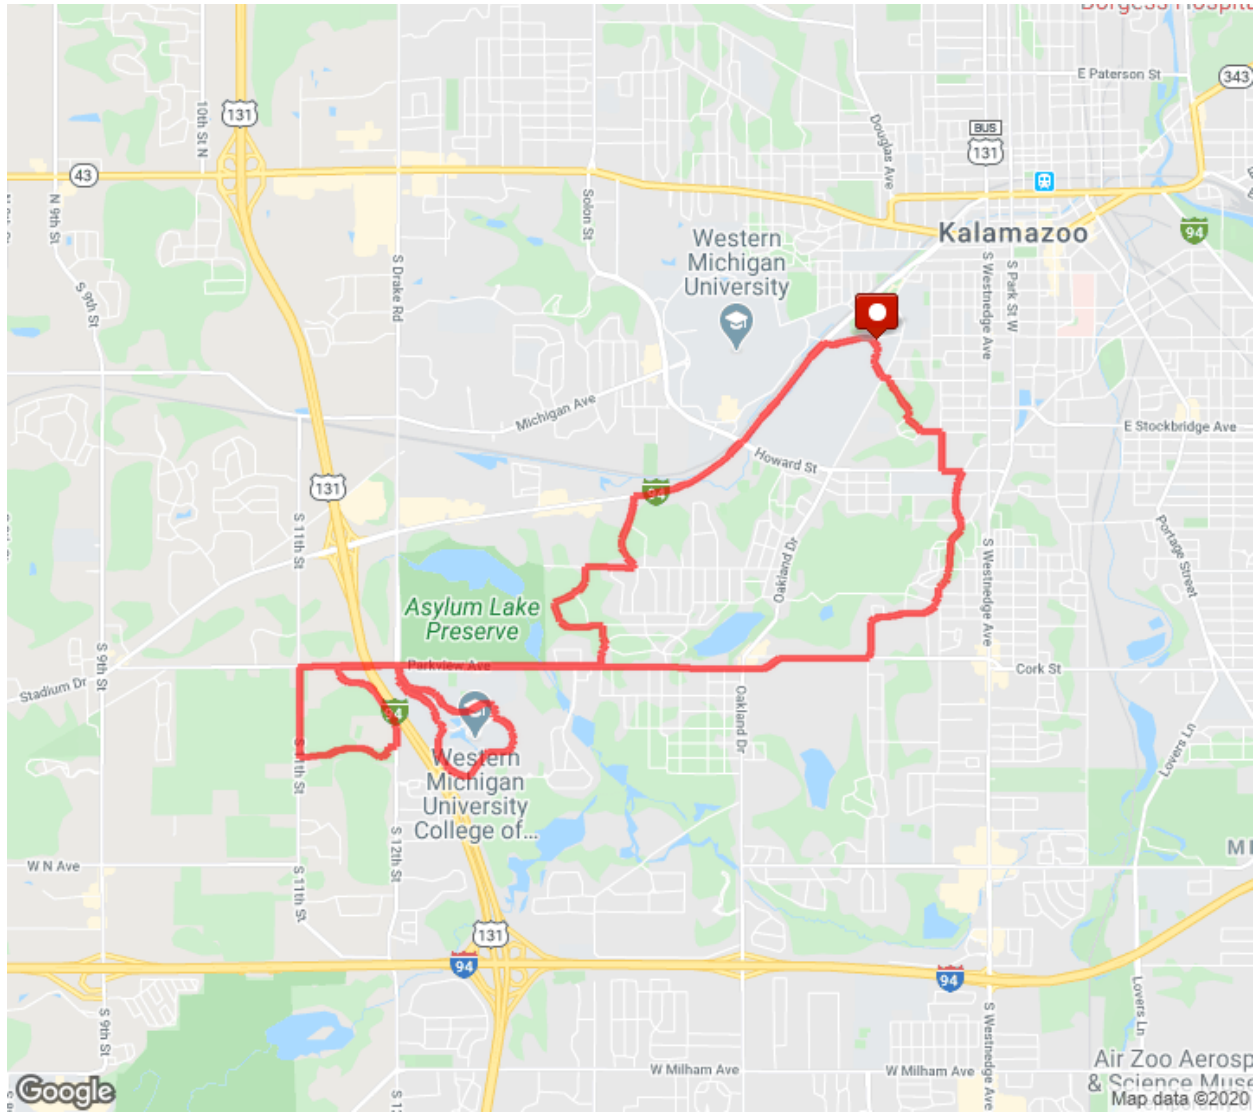

WMU - Half

Distance: 13.02 mi

Elevation Gain: 408 ft

Elevation Max: 968 ft

Notes

0.00 mi	Head northwest on Oliver St toward Oliver Ln
0.28 mi	Turn left onto Stadium Dr Destination will be on the left
0.93 mi	Head southwest on Stadium Dr toward Howard St
1.57 mi	Turn left onto Rambling Rd
1.96 mi	Head west on Winchell Ave toward Pine Ridge Rd
2.20 mi	Turn left onto Parkwyn Dr
2.34 mi	Continue onto Taliesin Dr
2.56 mi	Head southeast on Taliesin Dr
2.60 mi	Continue onto Lorraine Ave
2.80 mi	Turn right onto Brooklyn Blvd Destination will be on the left
2.85 mi	Head south on Brooklyn Blvd toward Wellington Rd
2.90 mi	Turn right onto Wellington Rd
3.02 mi	Turn right onto Parkview Ave Destination will be on the right
3.33 mi	Head west on Parkview Ave Destination will be on the left
3.91 mi	Head west on Parkview Ave toward Campus Dr
4.56 mi	Head east on Parkview Ave toward S 11th St/ Genessee Rd
4.56 mi	Turn right onto S 11th St/ Genessee Rd Destination will be on the left
5.03 mi	Head north on S 11th St/ Genessee Rd
5.04 mi	Turn right Destination will be on the left
5.52 mi	Head north
5.54 mi	Turn right toward S 12th St
5.58 mi	Turn left onto S 12th St Destination will be on the right
5.86 mi	Head northwest on S 12th St toward Parkview Ave
6.15 mi	Turn right onto Parkview Ave
6.46 mi	Turn right onto Campus Dr
6.51 mi	Slight right Destination will be on the left
6.56 mi	Head southeast
6.60 mi	Turn right toward Campus Dr
6.61 mi	Turn left onto Campus Dr
6.88 mi	Turn right onto Engineering Dr W Destination will be on the right
7.16 mi	Head east on Engineering Dr W Destination will be on the left