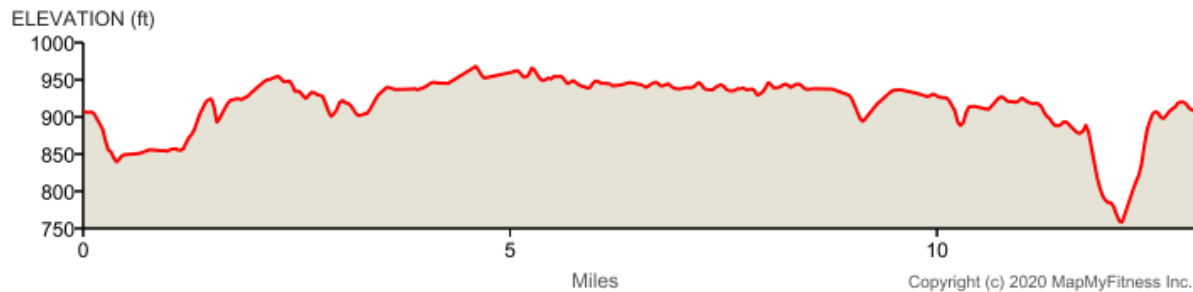

WMU - Half

Distance: 13.02 mi

Elevation Gain: 408 ft

Elevation Max: 968 ft

Notes

0.00 mi	Head northwest on Oliver St toward Oliver Ln
0.28 mi	Turn left onto Stadium Dr Destination will be on the left
0.93 mi	Head southwest on Stadium Dr toward Howard St
1.57 mi	Turn left onto Rambling Rd
1.96 mi	Head west on Winchell Ave toward Pine Ridge Rd
2.20 mi	Turn left onto Parkwyn Dr
2.34 mi	Continue onto Taliesin Dr
2.56 mi	Head southeast on Taliesin Dr
2.60 mi	Continue onto Lorraine Ave
2.80 mi	Turn right onto Brooklyn Blvd Destination will be on the left
2.85 mi	Head south on Brooklyn Blvd toward Wellington Rd
2.90 mi	Turn right onto Wellington Rd
3.02 mi	Turn right onto Parkview Ave Destination will be on the right
3.33 mi	Head west on Parkview Ave Destination will be on the left
3.91 mi	Head west on Parkview Ave toward Campus Dr
4.56 mi	Head east on Parkview Ave toward S 11th St/ Genessee Rd
4.56 mi	Turn right onto S 11th St/ Genessee Rd Destination will be on the left
5.03 mi	Head north on S 11th St/ Genessee Rd
5.04 mi	Turn right Destination will be on the left
5.52 mi	Head north
5.54 mi	Turn right toward S 12th St
5.58 mi	Turn left onto S 12th St Destination will be on the right
5.86 mi	Head northwest on S 12th St toward Parkview Ave
6.15 mi	Turn right onto Parkview Ave
6.46 mi	Turn right onto Campus Dr
6.51 mi	Slight right Destination will be on the left
6.56 mi	Head southeast
6.60 mi	Turn right toward Campus Dr
6.61 mi	Turn left onto Campus Dr
6.88 mi	Turn right onto Engineering Dr W Destination will be on the right
7.16 mi	Head east on Engineering Dr W Destination will be on the left